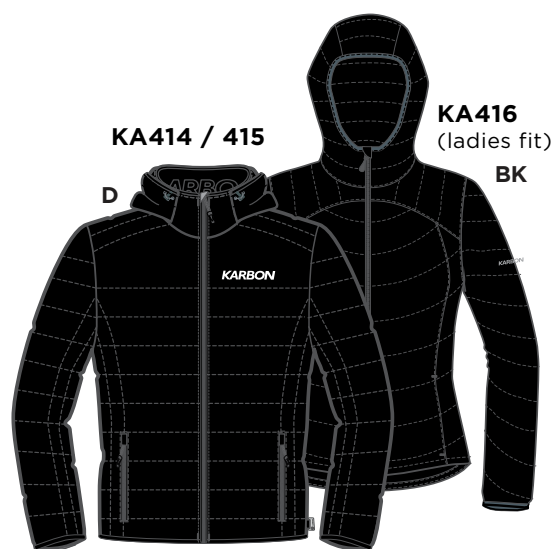

**AMBASSADOR**

- Quadra stretch fabric
- 100 wt. insulation
- Karbonite soft 20,000
- Reflective piping
- Multiple cargo pockets
- Removable insulated hood
- Alouva lined collar
- Pass pocket

**KR461** - Adult sizing

**KR462** - Junior sizing

**KR463** - Women's sizing

**BK: BK\_BK\_BK**

**TEMPEST / OPHELIA**

- Microsport 40D exterior shell
- Quilted full zip jacket
- 6 ounce soft touch insulation
- Zippered hand and interior pockets
- Removable insulated hood
- Contrast zippers

**KA414** - Adult sizing

**KA415** - Junior sizing

**KA416** - Women's sizing

**D: BK\_BK\_BK**

**BK: BK\_BK**

**PONCHO**

- Waterproof poncho • Fixed hood
- Pullover design • Velcro front
- Seam sealed • Side slit bottom
- Large reflective Karbon logo on back
- Reflective Karbon logos

**STYLE# KR461 AMBASSADOR / KR462 AMBASSADOR JR. / KR463 AMBASSADOR LDS**

Size	XXS/4	XS/6	S/8	M/10	L/12	XL/14	XXL/16	Price	MSRP
KR461 (BK)								\$310.00	\$515.00
KR462 (BK) JR.								\$230.00	\$367.00
KR463 (BK)								\$310.00	\$515.00